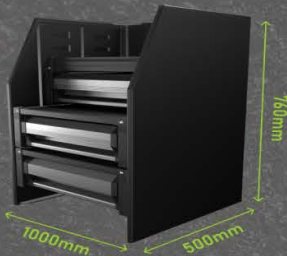

DXB 1000 (1000 x 580 x 665mm) - \$ 1341

NEW

DXP-B 560mm x 250mm x 655mm - \$ 609

ALLOY ACCESSORIES

MSXA500 - 500 x 760 x 500mm ADJUSTABLE SHELVING - \$ 599

MSXA750 - 750 x 760 x 500mm ADJUSTABLE SHELVING - \$ 699

MSXA1000 - 1000 x 760 x 500mm ADJUSTABLE SHELVING - \$ 799

MSXB500 - 500 x 760 x 500mm ADJUSTABLE SHELVING - \$ 725

MSXB750 - 750 x 760 x 500mm ADJUSTABLE SHELVING - \$ 835

MSXB1000 - 1000 x 760 x 500mm ADJUSTABLE SHELVING - \$ 949

MSXC500 - 500 x 760 x 500mm ADJUSTABLE SHELVING - \$ 849

MSXC750 - 750 x 760 x 500mm ADJUSTABLE SHELVING - \$ 975

MSXC1000 - 1000 x 760 x 500mm ADJUSTABLE SHELVING - \$ 1099

MSXD500 - 500 x 760 x 500mm ADJUSTABLE SHELVING - \$ 949