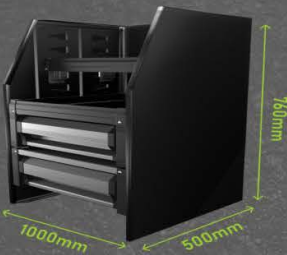

DXB 1000 (1000 x 580 x 665mm) - \$ 1341

NEW

DXP-B 560mm x 250mm x 655mm - \$ 609

ALLOY ACCESSORIES

MSXA500 - 500 x 760 x 500mm ADJUSTABLE SHELVING - \$ 599

MSXA750 - 750 x 760 x 500mm ADJUSTABLE SHELVING - \$ 699

MSXA1000 - 1000 x 760 x 500mm ADJUSTABLE SHELVING - \$ 799

MSXB500 - 500 x 760 x 500mm ADJUSTABLE SHELVING - \$ 725

MSXB750 - 750 x 760 x 500mm ADJUSTABLE SHELVING - \$ 835

MSXB1000 - 1000 x 760 x 500mm ADJUSTABLE SHELVING - \$ 949

MSXC500 - 500 x 760 x 500mm ADJUSTABLE SHELVING - \$ 849

MSXC750 - 750 x 760 x 500mm ADJUSTABLE SHELVING - \$ 975

MSXC1000 - 1000 x 760 x 500mm ADJUSTABLE SHELVING - \$ 1099

MSXD500 - 500 x 760 x 500mm ADJUSTABLE SHELVING - \$ 949