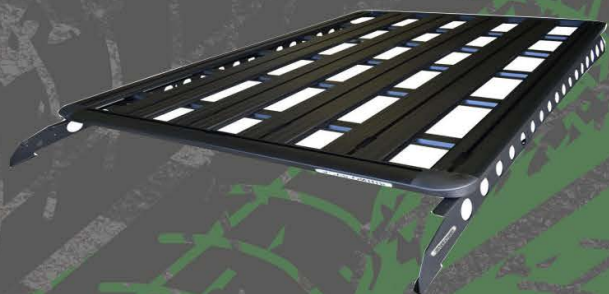

VORTEX 2 BAR ROOF RACK

**PIONEER TRADIE
(1328MM X 1236MM)**

**PIONEER TRAY
(1400MM X 1140MM)**

MASTERFIT ROOF BOX 370L

WEATHERPROOF LUGGAGE BAG (600L)

**RHINO-RACK PIONEER PLATFORM
WITH BACKBONE**

Reconn-Deck