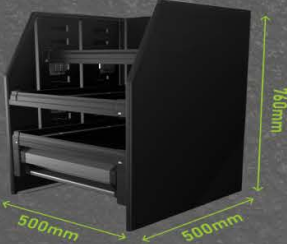

DXB 1000 (1000 x 580 x 665mm) - \$ 1341

NEW

DXP-B 560mm x 250mm x 655mm - \$ 609

ALLOY ACCESSORIES

MSXA500 - 500 x 760 x 500mm ADJUSTABLE SHELVING - \$ 599

MSXA750 - 750 x 760 x 500mm ADJUSTABLE SHELVING - \$ 699

MSXA1000 - 1000 x 760 x 500mm ADJUSTABLE SHELVING - \$ 799

MSXB500 - 500 x 760 x 500mm ADJUSTABLE SHELVING - \$ 725

MSXB750 - 750 x 760 x 500mm ADJUSTABLE SHELVING - \$ 835

MSXB1000 - 1000 x 760 x 500mm ADJUSTABLE SHELVING - \$ 949